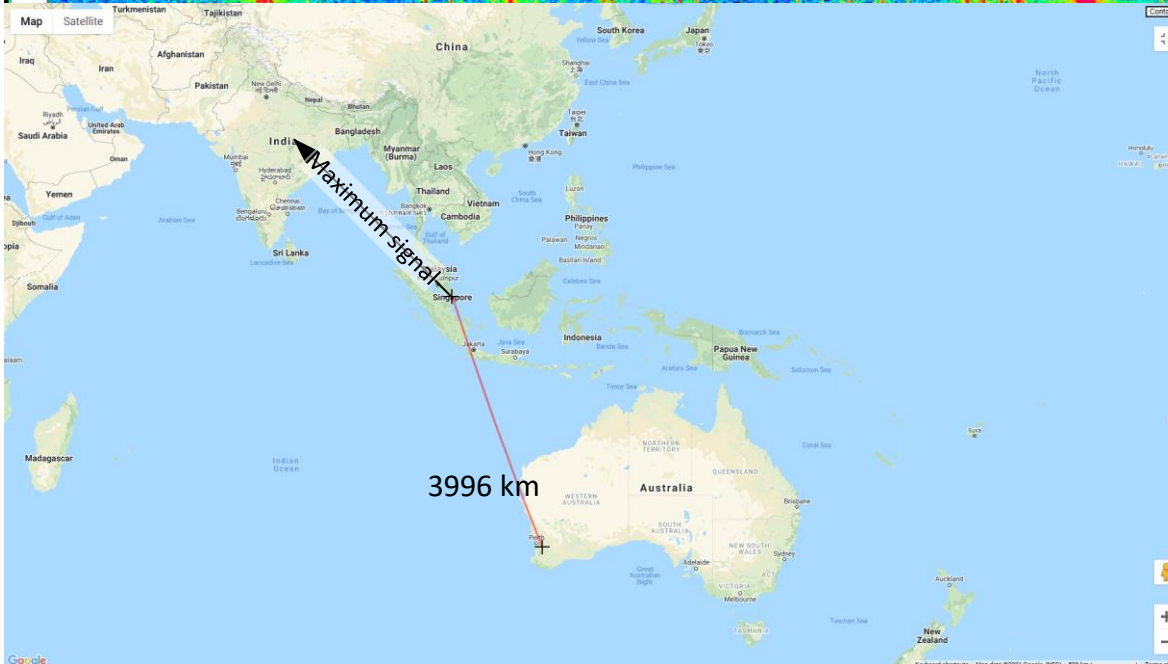

vk6qs.proxy.kiwisdr.com:8073

IO ☒ Time ☒ Frame ☒ FAC ☒ SDC ☒ MSC ☒
IF Level: -9.8 dB SNR: 27.2 dB
DRM mode ☐ A ☐ B ☐ C ☐ D Chan 4.5 5 9 10 18 20 kHz ILV ☐ S
SDC ☐ 1 ☐ 3 QAM MSC ☐ 16 ☐ 63 QAM Protect: A=0 B=0 Services: A=1 D=1
Medium range use, multipath resistant

Services:
☒ 1 AAC (E1C238) BBC WorldService EEP Audio 16.92 kbps
☐ 2 (E1C249) BBC WS News EEP Data 0.54 kbps
☐ 3
☐ 4

DRM From the BBC

08:52 UTC
16:52 Local
Australia/Perth (AWST)

all

Reception 03/09/2021

19m Broadcast

RWM RUS wide multi-tone modem R. Australia R. Australia FSK FSK DRM narrow digital

15.0 MHz 15.1 MHz 15.2 MHz 15.3 MHz 15.4 MHz 15.5 MHz 15.6 MHz

15620.00 19m DRM

15560.17 Spec

AM SAM DRM LSB USB CW NBFM IQ

WF5 Audio AGC Users Stats Off

WF cell +5 dB Auto Scale
WF floor -10 dB Slow Dev
WF rate fast
Spec A 0.2 gain Pk

Kiwi auto off IIR

S1 S3 S5 S7 S9 +10 +20 +40 +60 -62 dBm

Digital Radio Mondiale (DRM30) decoder
Based on Dream 2.2.1

Schedules in top panel: Click on green/pink bars to tune a station.
Use menu to sort schedules by service, time or frequency.
Gray vertical lines are spaced 1 hour apart beginning at 00:00 UTC on the left.
Gray line shows current UTC time and updates while the extension is running.
New Database menu below selects source of schedule information including drmx.org

drmx.org Stop Monitor IQ Test 1 Test 2

BBC World Service
15620 kHz
Transmitter power 100 kW
Transmitting time
08:00 – 09:00 UTC
16:00 – 17:00
SGT and AWST

KiwiSDR DRM reception

Sound is AAC and not in stereo and more efficient xHE AAC